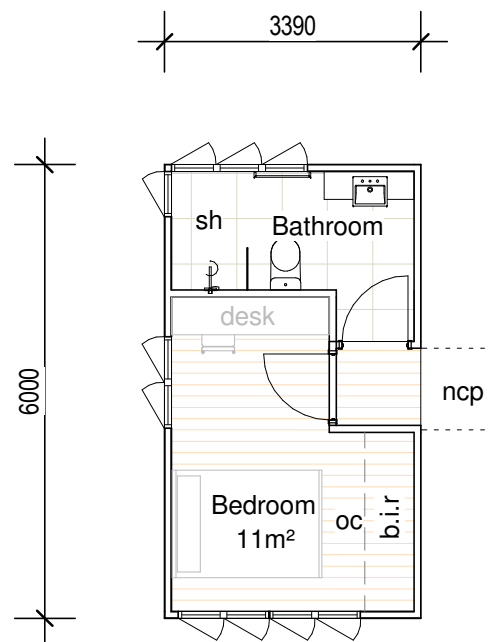

Living Area 1 - 46.8m²

Living Area 2 - 41.4m²

Living Area 3 - 36.0m²

2 Bedrooms - 40.5m²

1 Bedroom - 20.5m²

Breezeway - 29.0m²
Note with or without Laundry as required

1 Bedroom - 28.8m²

LEGEND

- b.i.r built in robe
- cl clothes line
- dw dishwasher
- fr fridge
- l'dry laundry
- oc organic curtains
- sh shower
- wm washing machine
- ncp neat connection point