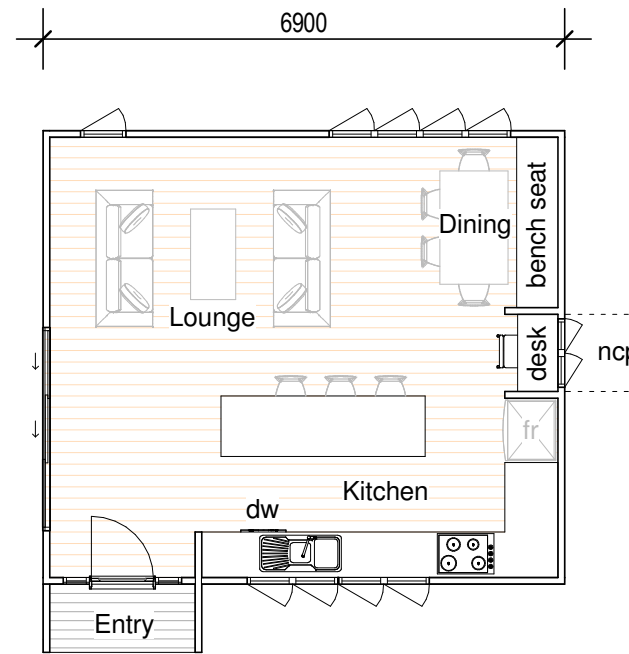

Living Area 1 - 46.8m²

Living Area 2 - 41.4m²

Living Area 3 - 36.0m²

2 Bedrooms - 40.5m²

1 Bedroom - 20.5m²

Breezeway - 29.0m²
Note with or without Laundry as required

1 Bedroom - 28.8m²

LEGEND

- b.i.r built in robe
- cl clothes line
- dw dishwasher
- fr fridge
- l'dry laundry
- oc organic curtains
- sh shower
- wm washing machine
- ncp neat connection point