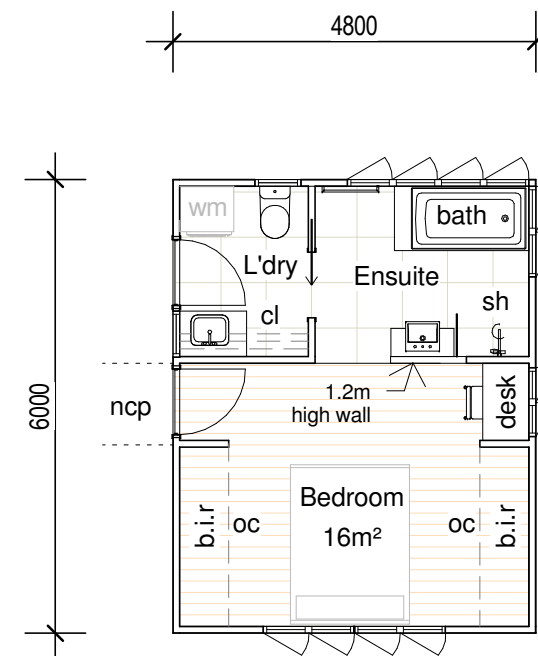

Living Area 1 - 46.8m²

Living Area 2 - 41.4m²

Living Area 3 - 36.0m²

2 Bedrooms - 40.5m²

1 Bedroom - 20.5m²

Breezeway - 29.0m²
Note with or without Laundry as required

1 Bedroom - 28.8m²

LEGEND

- b.i.r built in robe
- cl clothes line
- dw dishwasher
- fr fridge
- l'dry laundry
- oc organic curtains
- sh shower
- wm washing machine
- ncp neat connection point