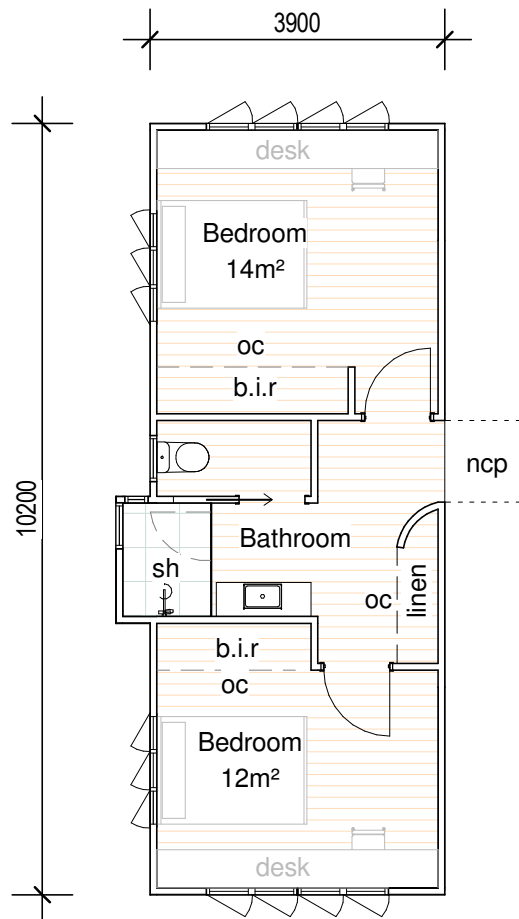

Living Area 1 - 46.8m²

Living Area 2 - 41.4m²

Living Area 3 - 36.0m²

2 Bedrooms - 40.5m²

1 Bedroom - 20.5m²

Breezeway - 29.0m²
Note with or without Laundry as required

1 Bedroom - 28.8m²

LEGEND

- b.i.r built in robe
- cl clothes line
- dw dishwasher
- fr fridge
- l'dry laundry
- oc organic curtains
- sh shower
- wm washing machine
- ncp neat connection point