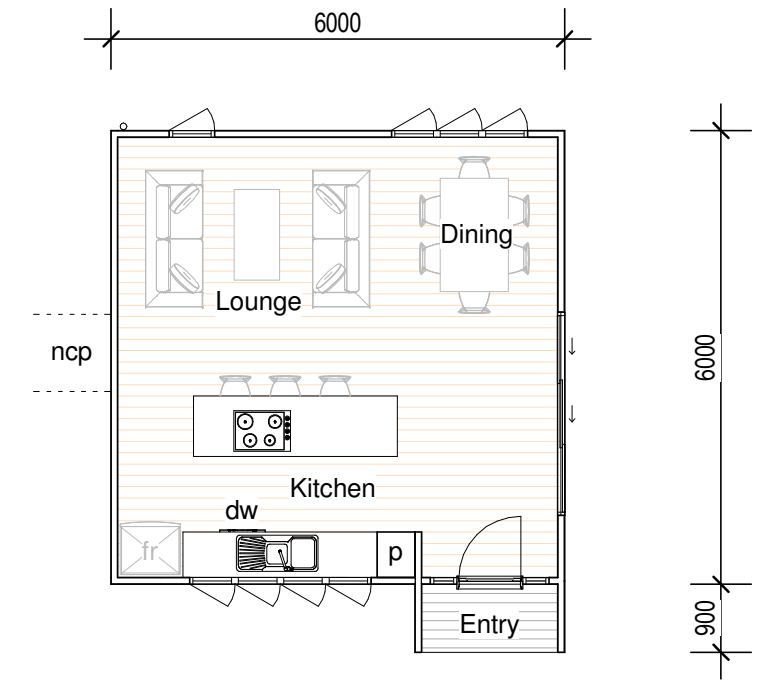

Living Area 1 - 46.8m²

Living Area 2 - 41.4m²

Living Area 3 - 36.0m²

2 Bedrooms - 40.5m²

1 Bedroom - 20.5m²

Breezeway - 29.0m²
Note with or without Laundry as required

1 Bedroom - 28.8m²

LEGEND

- b.i.r built in robe
- cl clothes line
- dw dishwasher
- fr fridge
- l'dry laundry
- oc organic curtains
- sh shower
- wm washing machine
- ncp neat connection point