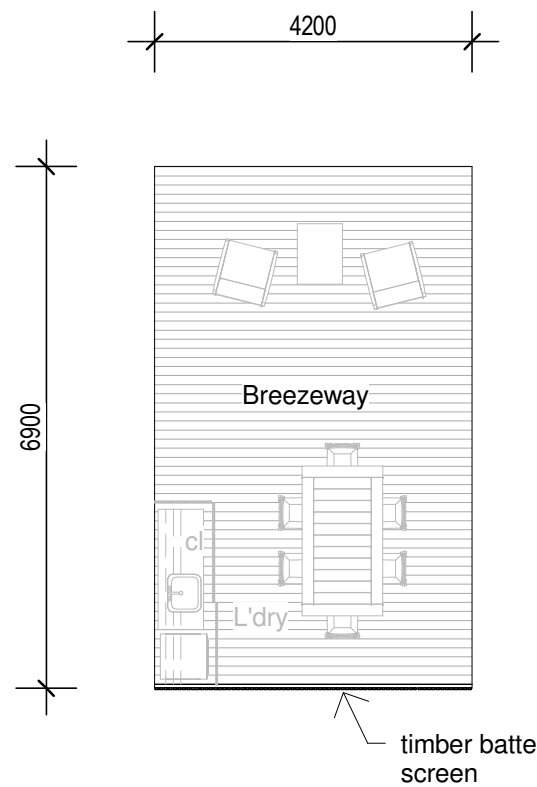

Living Area 1 - 46.8m²

Living Area 2 - 41.4m²

Living Area 3 - 36.0m²

2 Bedrooms - 40.5m²

1 Bedroom - 20.5m²

Breezeway - 29.0m²
Note with or without Laundry as required

1 Bedroom - 28.8m²

LEGEND

- b.i.r built in robe
- cl clothes line
- dw dishwasher
- fr fridge
- l'dry laundry
- oc organic curtains
- sh shower
- wm washing machine
- ncp neat connection point