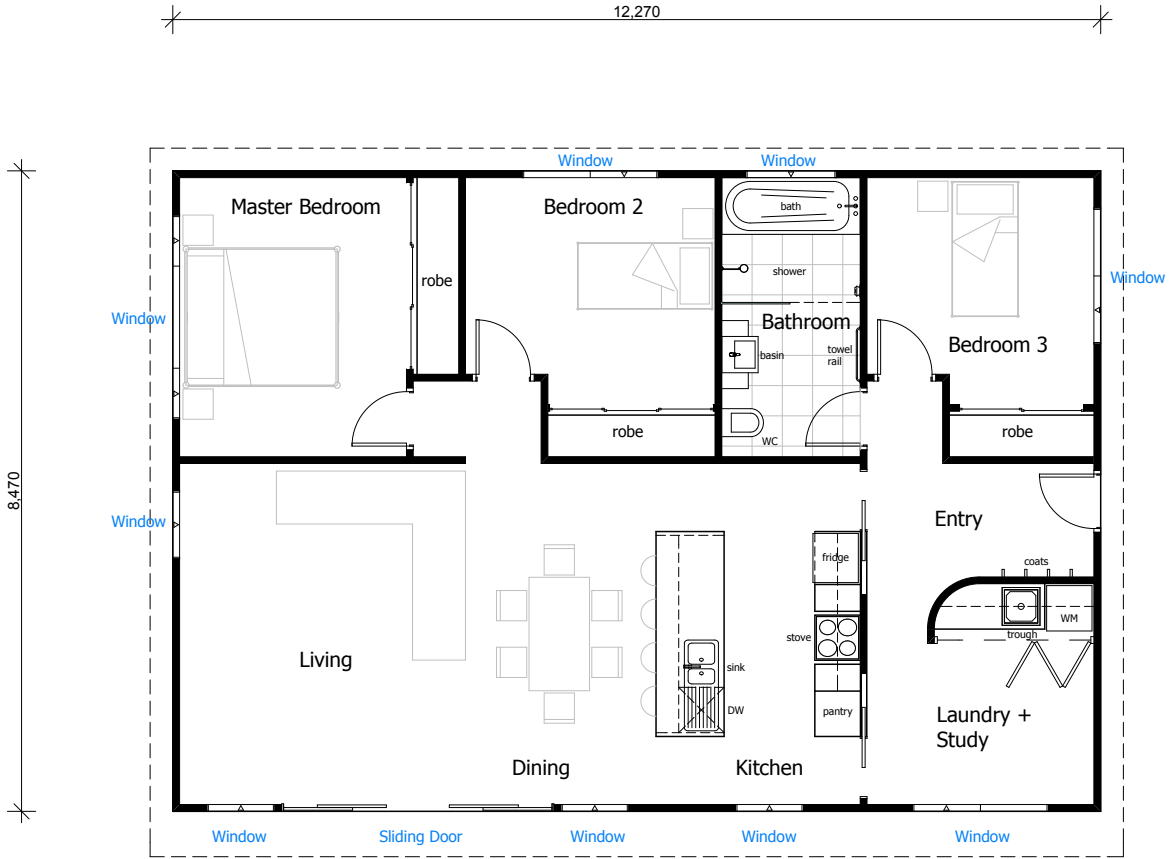

NEATbox floorplan

FLOOR AREA : 103.93m²
SCALE : 1:100